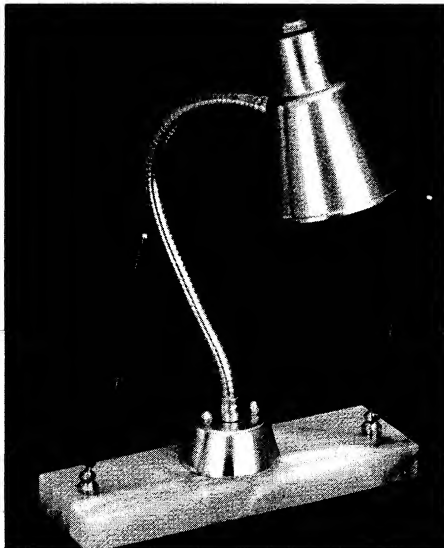

DELUXE BALL POINT PENS

GENUINE ONYX

39T TWO PEN BASE SWIVEL THERMOMETER

104 TWO PEN BASE OVAL PLAQUE

256MC PEN BASE CLOCK

QUALITY MADE MEANS CUSTOMER ACCEPTANCE AND SATISFACTION

105 TWO PEN BASE PENCIL RESTS TRAY PLAQUE